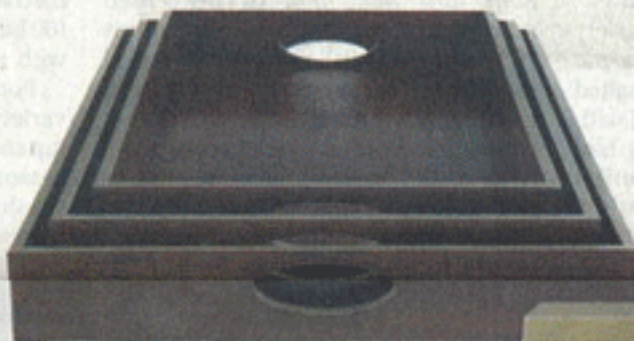

A set of rectangular serving trays by Barbara Barry.